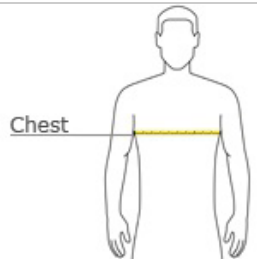

Youth Core Fleece Pullover Hooded Sweats hirt. PC90YH

Cozy sweats in our core weight.

- 7.8-ounce, 50/50 cotton/poly fleece
- Air jet yarn for a soft, pill-resistant finish
- No drawcord at hood

Due to the nature of 50/50 cotton/polyester neon fabrics, special care must be taken throughout the printing process.

front

back

*****IMAGE IS JUST A SAMPLE. COLOR MAY DIFFER FROM YOURS.**

HOW TO MEASURE

CHEST

With arms down at sides, measure around the upper body, under arms and over the fullest part of the chest.

SIZE CHART

	M	L	XL
Size	10/12	14/16	18/20
Chest	28-30	30-32	32-35