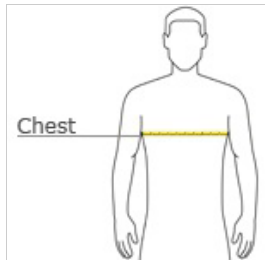

Lightweight, roomy and highly breathable, these moisture-wicking, value-priced tees feature PosiCharge technology to lock in color and prevent logos from fading.

- 3.8-ounce, 100% polyester interlock with PosiCharge technology
- Removable tag for comfort and relabeling
- Set-in sleeves

**HOW TO MEASURE****CHEST**

With arms down at sides, measure around the upper body, under arms and over the fullest part of the chest.

**SIZE CHART**

	S	M	L	XL	2XL	3XL	4XL
Chest	35-37	38-40	41-43	44-46	47-49	50-53	54-57