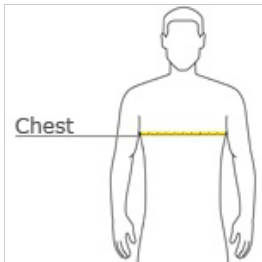

Lightweight, roomy and highly breathable, these moisture-wicking, value-priced tees feature PosiCharge technology to lock in color and prevent logos from fading.

- 3.8-ounce, 100% polyester interlock with PosiCharge technology
- Removable tag for comfort and relabeling
- Set-in sleeves

HOW TO MEASURE**CHEST**

With arms down at sides, measure around the upper body, under arms and over the fullest part of the chest.

SIZE CHART

| | S | M | L | XL |
|-------|-------|-------|-------|-------|
| Size | 6/8 | 10/12 | 14/16 | 18/20 |
| Chest | 26-28 | 28-30 | 30-32 | 32-35 |